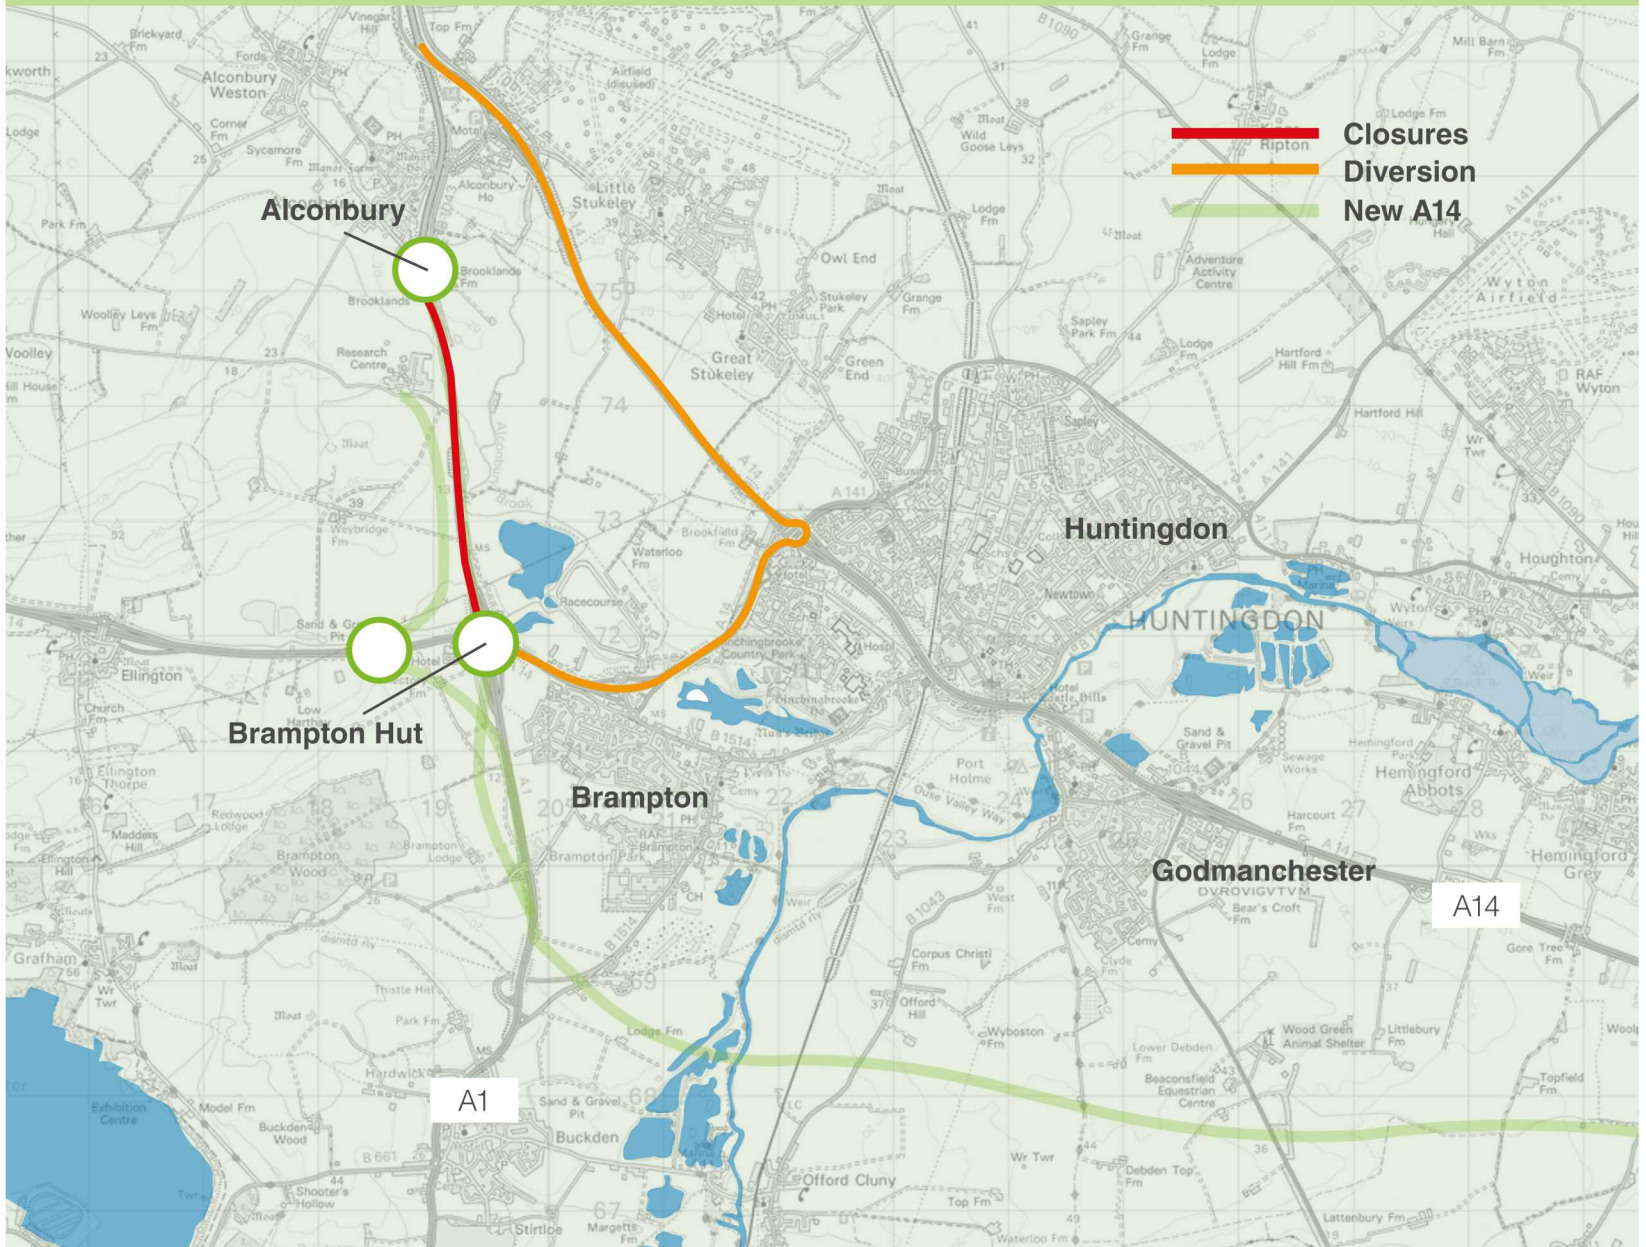

A14 Cambridge to Huntingdon improvement scheme

Diversion for A1 closures between Brampton and Alconbury

The scheme will:

- combat congestion, making the A14 more reliable and providing capacity for future growth
- unlock economic growth, both regionally and nationally
- improve local connectivity
- improve safety for road-users and the community
- leave a positive legacy in Cambridgeshire